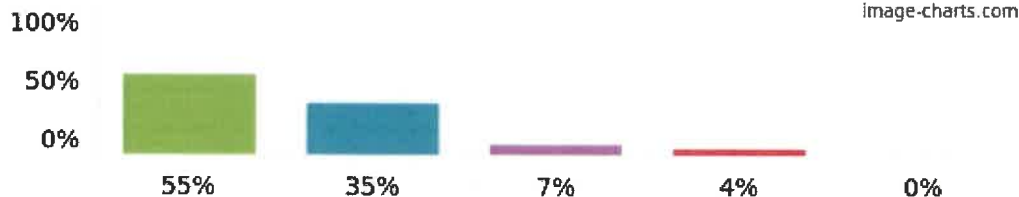

Ofsted Parent View

Ofsted Parent View results

Search results - Felsted Primary School

Felsted Primary School   URN: **114875**
Watch House Green   Telephone: **01371820215**
Felsted   Fax: **01371820950**
Dunmow
Essex   Children on roll: **198**
CM6 3EB   Responses for this school: **75**
                                 Responses for year: **2023/24**
                                 [Download data for year 2023/24](#)
                                 [View inspection reports](#)

1. My child is happy at this school.

Figures based on 75 responses up to 04-11-2023